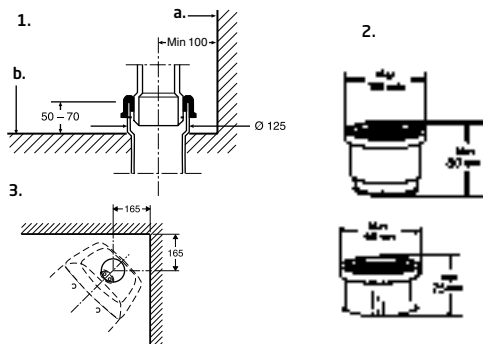

Ifö Sign WC unit 6861, high model

WC unit with one-piece, seamless cistern for ease of cleaning and Fresh WC (hygienic dosing solution in the flush button) as a standard. Built-in S-trap. Double flush 4/2 l. Raised model with seat height 46 cm without seat. Also available as a version without screw holes, which is mounted using industrial grade silicone instead of screws.

The delivery includes:
 Mounting kit Ifö no Z98380:
 4 stainless steel screws
 Shut off valve
 Cover plate at rear of bowl
 Operating and maintenance instructions
 Cover caps for screw and for gluing

Product	Ifö no.	EAN no.
White, 4/2 litres	686100001	7391515106138
White, 6/3 litres	686100002	7391515106152
White without screw holes, 4/2 litres	68610000100010	7391515106145

6861, standard model with built-in S-trap, erraised.

Fits
 Ifö Support toilet armsupport 98126 together with Ifö Sign hard seats with firm fittings.

1. Mounting perpendicular to floor. a. Ready wall b. Ready floor
2. Refurbishment installation
3. Corner installation