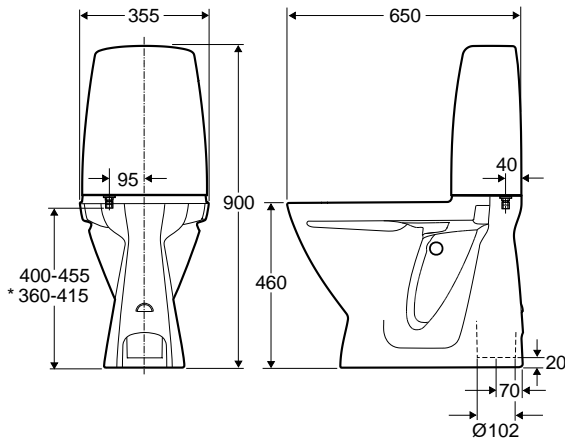

Ifö Sign WC unit 6861, high model

WC unit with one-piece, seamless cistern for ease of cleaning and Fresh WC (hygienic dosing solution in the flush button) as a standard. Built-in S-trap. Double flush 4/2 l. Raised model with seat height 46 cm without seat. Also available as a version without screw holes, which is mounted using industrial grade silicone instead of screws.

The delivery includes:
 Mounting kit Ifö no Z98380:
 4 stainless steel screws
 Shut off valve
 Cover plate at rear of bowl
 Operating and maintenance instructions
 Cover caps for screw and for gluing

Product	Ifö no.	EAN no.
White, 4/2 litres	686100001	7391515106138
White, 6/3 litres	686100002	7391515106152
White without screw holes, 4/2 litres	68610000100010	7391515106145

6861, standard model with built-in S-trap, erraised.

Fits
 Ifö Support toilet armsupport 98126 together with Ifö Sign hard seats with firm fittings.

1. Mounting perpendicular to floor. a. Ready wall b. Ready floor
2. Refurbishment installation
3. Corner installation