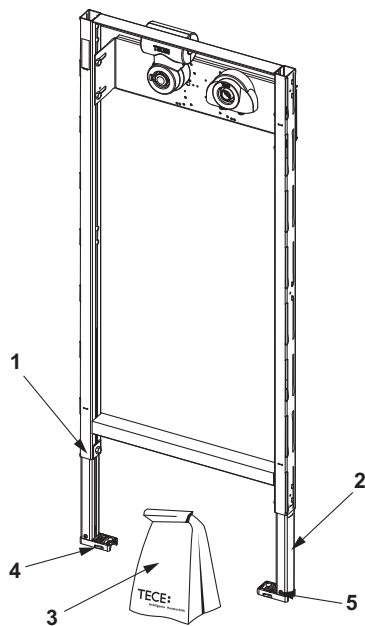

**TECEprofil bath/shower module for wall-mounted fittings with TECE hygiene box, installation height 1120 mm**

Article number: 9340001

DU 1: 1 pc.
DU 2: 10 pc.
DU 3: 60 pc.

Description:

Bath/shower module for attachment to TECEprofil section tubes or for installation in metal or wooden stud walls and as a pre-wall or corner module.

Completely pre-assembled unit, consisting of:

- Self-supporting installation frame, powder-coated
- Two adjustable foot supports for floor projections of 0-200 mm
- Continuously adjustable crossbeam to take wall-mounted fittings
- TECE Hygiene Box incl. two TECEflex connection adapters dim. 16
- A TECEflex U double wall disk dim. 16, insulated and sound-insulated
- Seal System sealing set for wall bushings

Sales data:

Product name: TECEprofil bath/shower module with TECEflex hygiene box for warm water connection and U double wall disk, sound and heat insulated for concealed fittings

Commodity group: 900

Product group: 2009000010

Dimensional drawings:

Spare parts:

- | | | |
|---|---------|--|
| 1 | 9820335 | C-section for module foot |
| 2 | 9820447 | Foot brake with steel spring |
| 3 | 9820401 | By-pack for shower module for TECE Hygiene box |
| 4 | 9820332 | Module foot with toggle left |
| 5 | 9820333 | Module foot with toggle right |