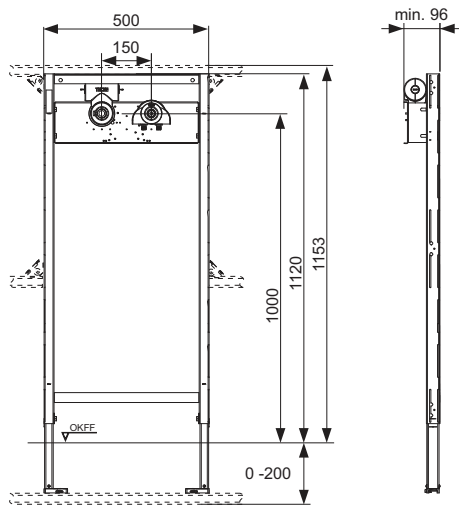

**TECEprofil bath/shower module for wall-mounted fittings with TECE hygiene box, installation height 1120 mm**

Article number: 9340001

DU 1: 1 pc.
DU 2: 10 pc.
DU 3: 60 pc.

Description:

Bath/shower module for attachment to TECEprofil section tubes or for installation in metal or wooden stud walls and as a pre-wall or corner module.

Completely pre-assembled unit, consisting of:

- Self-supporting installation frame, powder-coated
- Two adjustable foot supports for floor projections of 0-200 mm
- Continuously adjustable crossbeam to take wall-mounted fittings
- TECE Hygiene Box incl. two TECEflex connection adapters dim. 16
- A TECEflex U double wall disk dim. 16, insulated and sound-insulated
- Seal System sealing set for wall bushings

Sales data:

Product name: TECEprofil bath/shower module with TECEflex hygiene box for warm water connection and U double wall disk, sound and heat insulated for concealed fittings

Commodity group: 900

Product group: 2009000010

Dimensional drawings:

Spare parts:

- | | | |
|---|---------|--|
| 1 | 9820335 | C-section for module foot |
| 2 | 9820447 | Foot brake with steel spring |
| 3 | 9820401 | By-pack for shower module for TECE Hygiene box |
| 4 | 9820332 | Module foot with toggle left |
| 5 | 9820333 | Module foot with toggle right |